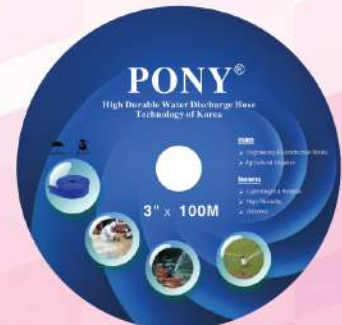

- ✓ FUJI – Designed for water supply and multiple sizes available
- ✓ PONY – competitive priced, value for money lay-flat water discharging hoses

PONY®